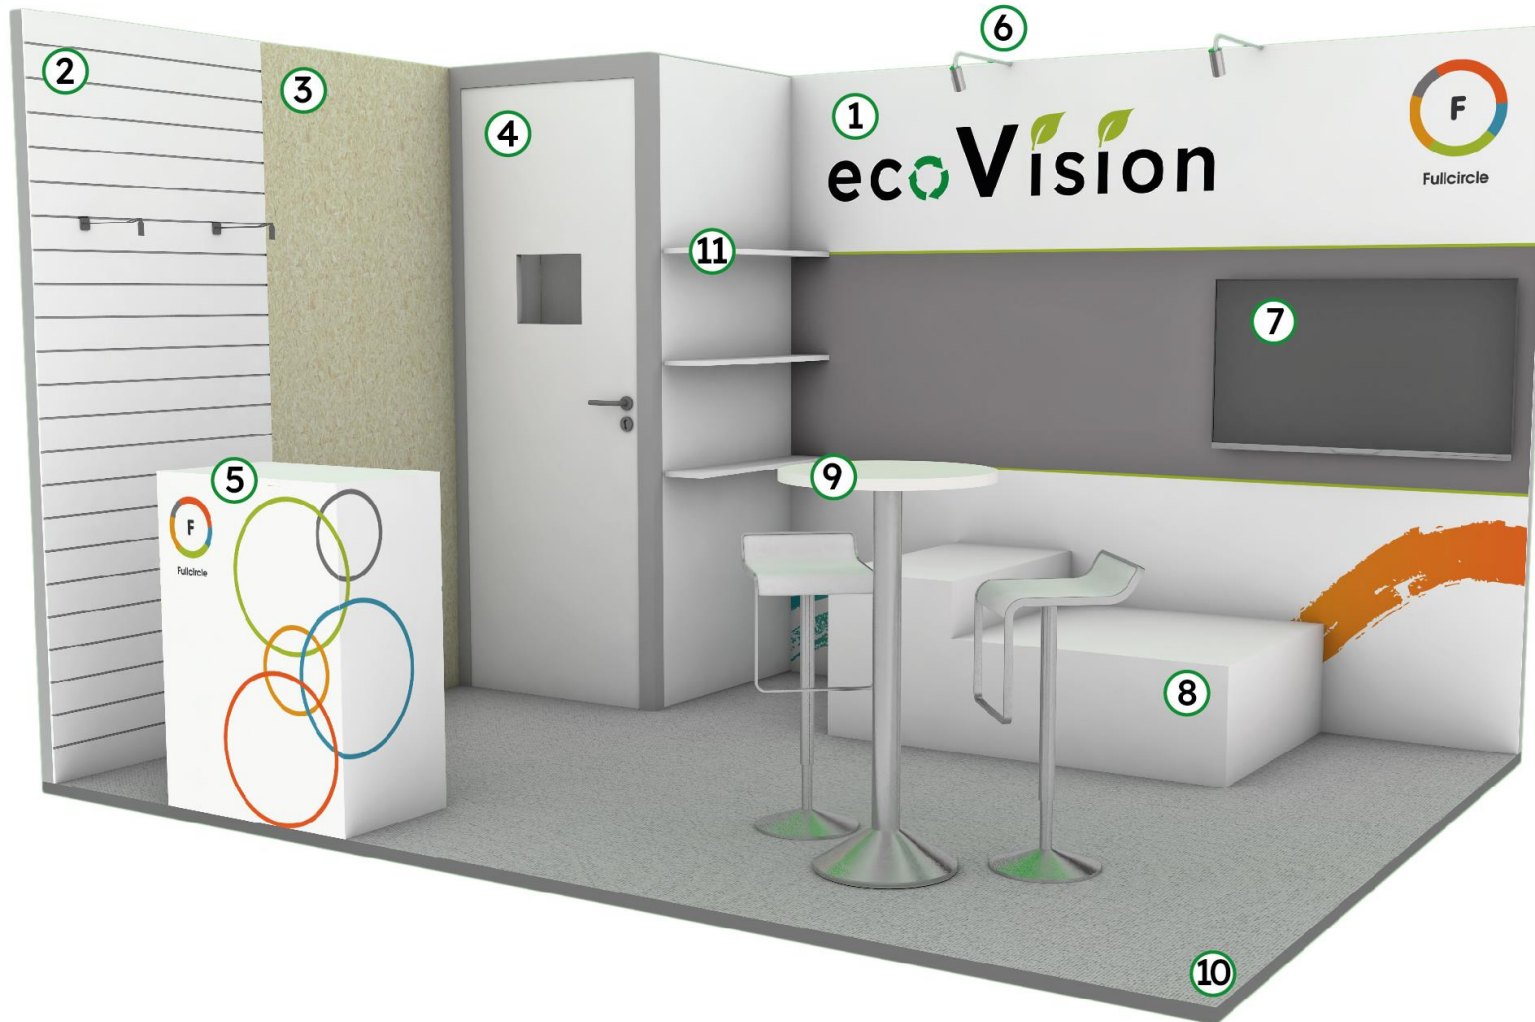

Everything you need to bring your stand to life

Below is a list of available upgrades so that you can add to create your ideal vision

1. Seamless graphics & ecoVISION frame - £295.00 per linear m
2. Slat walling - £95.00 per linear m
3. MDF wooden panel - £95.00 per linear m
  *White as standard, any paint colour available
4. 1m wide store room with lockable door - £250.00
5. Branded Counter - £250.00 each
6. Electrics - POA
7. AV - POA
8. Plinths - from £100.00
9. Furniture - POA
10. Platform / Floor flats - POA
11. Shelf - £50.00 per shelf

* Please note that you can upgrade the height of your stand