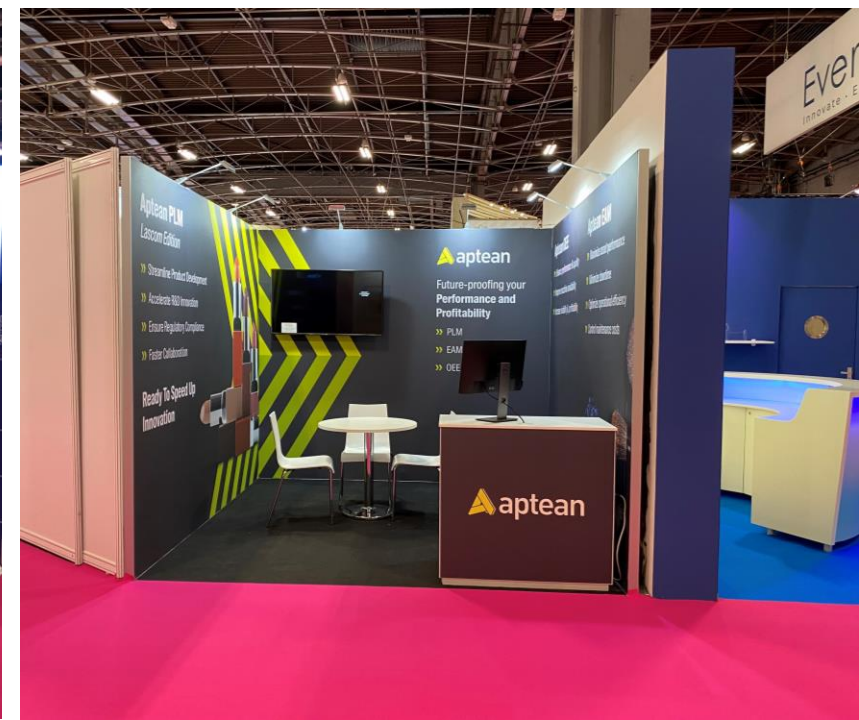

* Please note that you can upgrade the height of your stand

Are you Show Ready?

Basic Stand

White shell scheme stand with white Foamex panels and 1 x 500w socket with a nameboard

Enhanced Stand

Offering a range of options from graphics, to branded furniture, , wall mounted TV, furniture, accessories and additional electrics